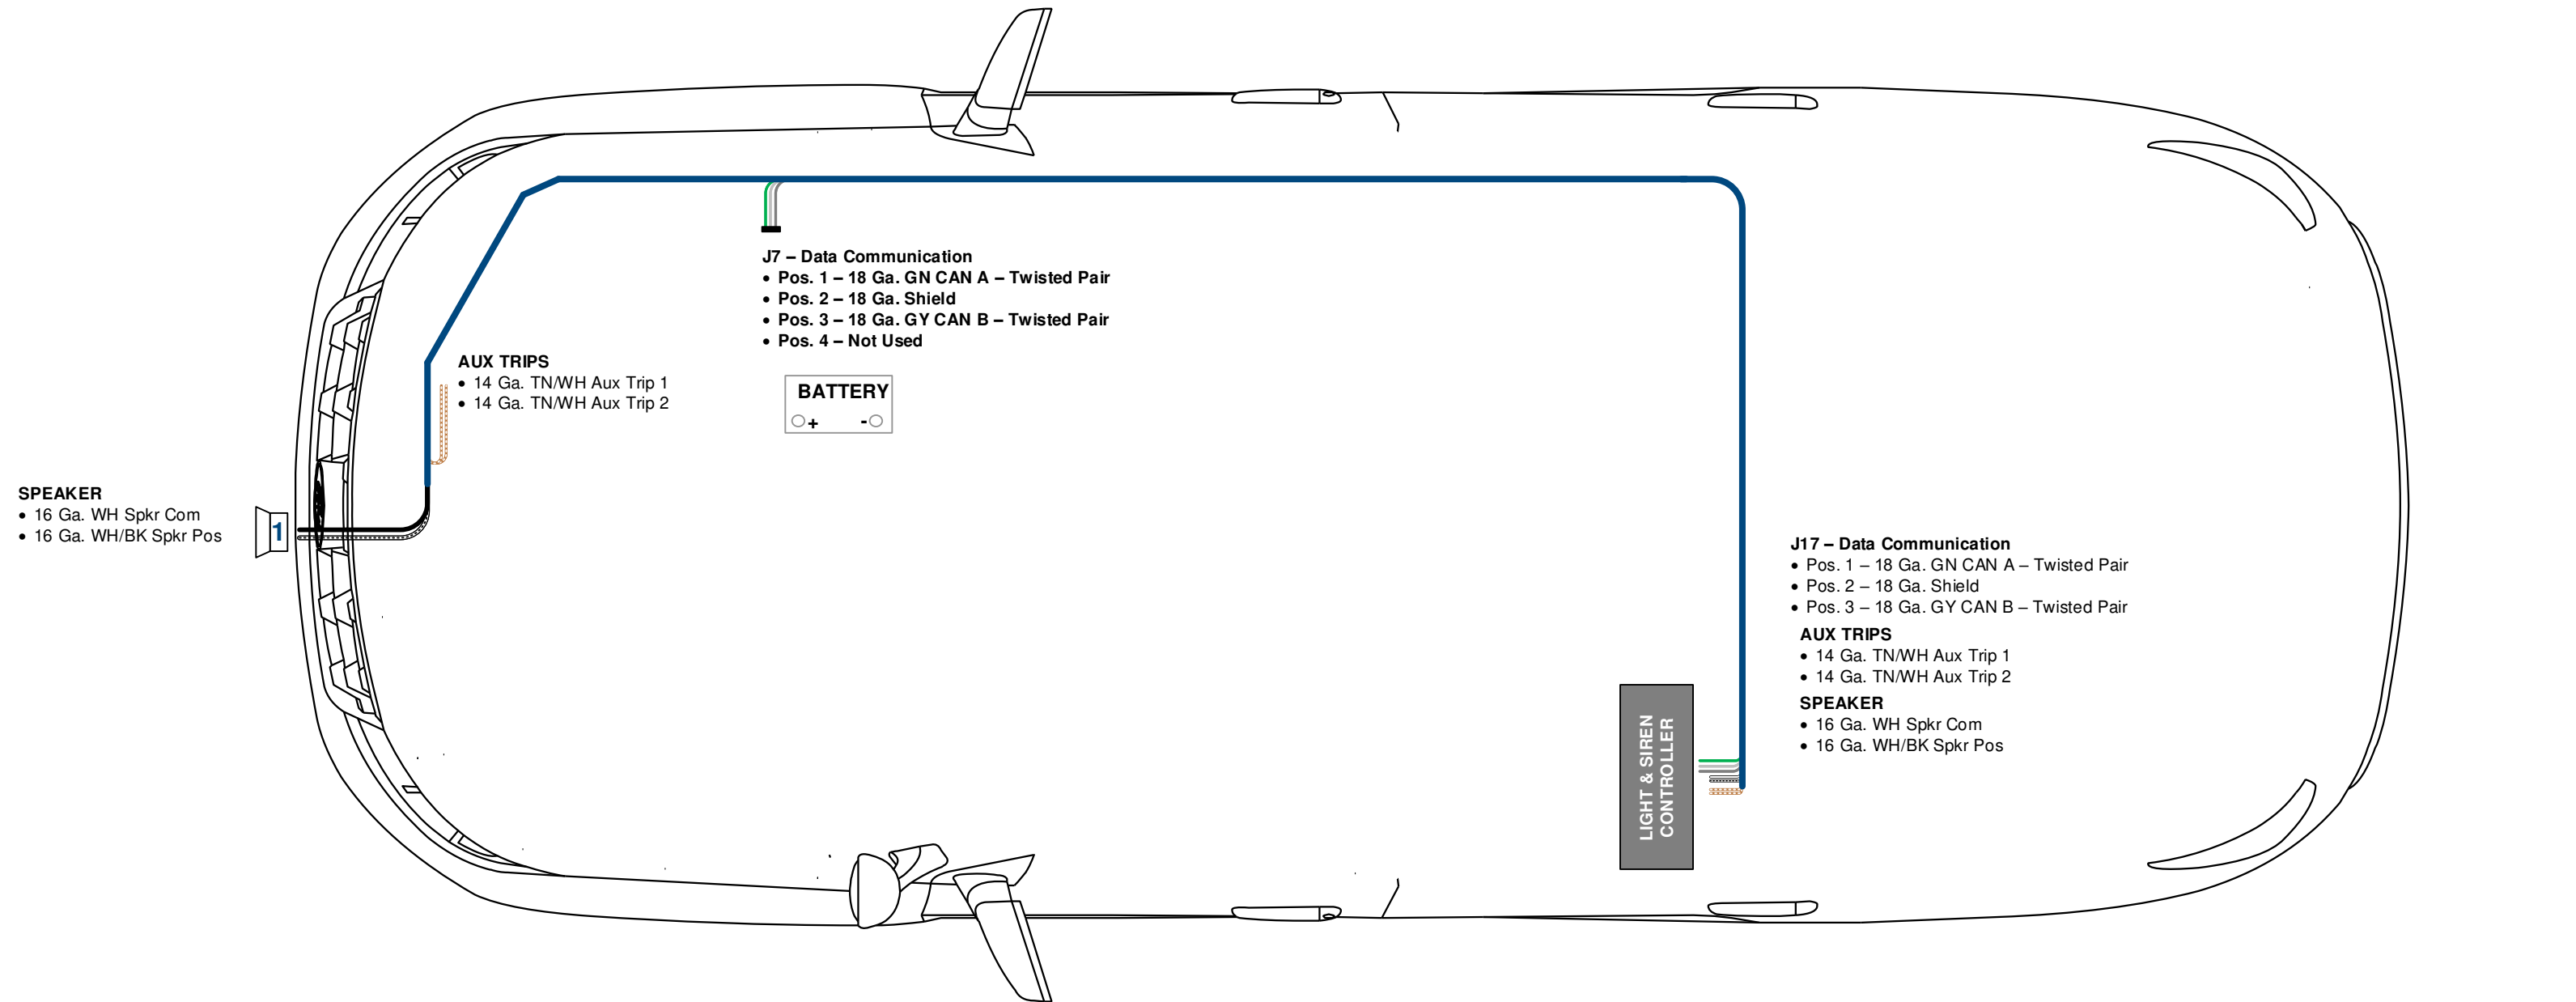

PRODUCTS SHOWN ON LAYOUT:
Front Lighting Harness – MW-DC21
Battery Cable –
Rear Harness –
Fuse Panel –
All Products Sold Separately.

SPEAKER
• 16 Ga. WH Spkr Com
• 16 Ga. WH/BK Spkr Pos

AUX TRIPS
• 14 Ga. TN/WH Aux Trip 1
• 14 Ga. TN/WH Aux Trip 2

J7 – Data Communication
• Pos. 1 – 18 Ga. GN CAN A – Twisted Pair
• Pos. 2 – 18 Ga. Shield
• Pos. 3 – 18 Ga. GY CAN B – Twisted Pair
• Pos. 4 – Not Used

LIGHT & SIREN CONTROLLER

J17 – Data Communication
• Pos. 1 – 18 Ga. GN CAN A – Twisted Pair
• Pos. 2 – 18 Ga. Shield
• Pos. 3 – 18 Ga. GY CAN B – Twisted Pair

AUX TRIPS
• 14 Ga. TN/WH Aux Trip 1
• 14 Ga. TN/WH Aux Trip 2

SPEAKER
• 16 Ga. WH Spkr Com
• 16 Ga. WH/BK Spkr Pos

CENTER CONSOLE:

LIGHT & SIREN CONTROLLER:

AUX TRIPS
• 14 Ga. TN/WH Aux Trip 1
• 14 Ga. TN/WH Aux Trip 2

SPEAKER
• 16 Ga. WH Spkr Com
• 16 Ga. WH/BK Spkr Pos

REAR POWER CIRCUITS