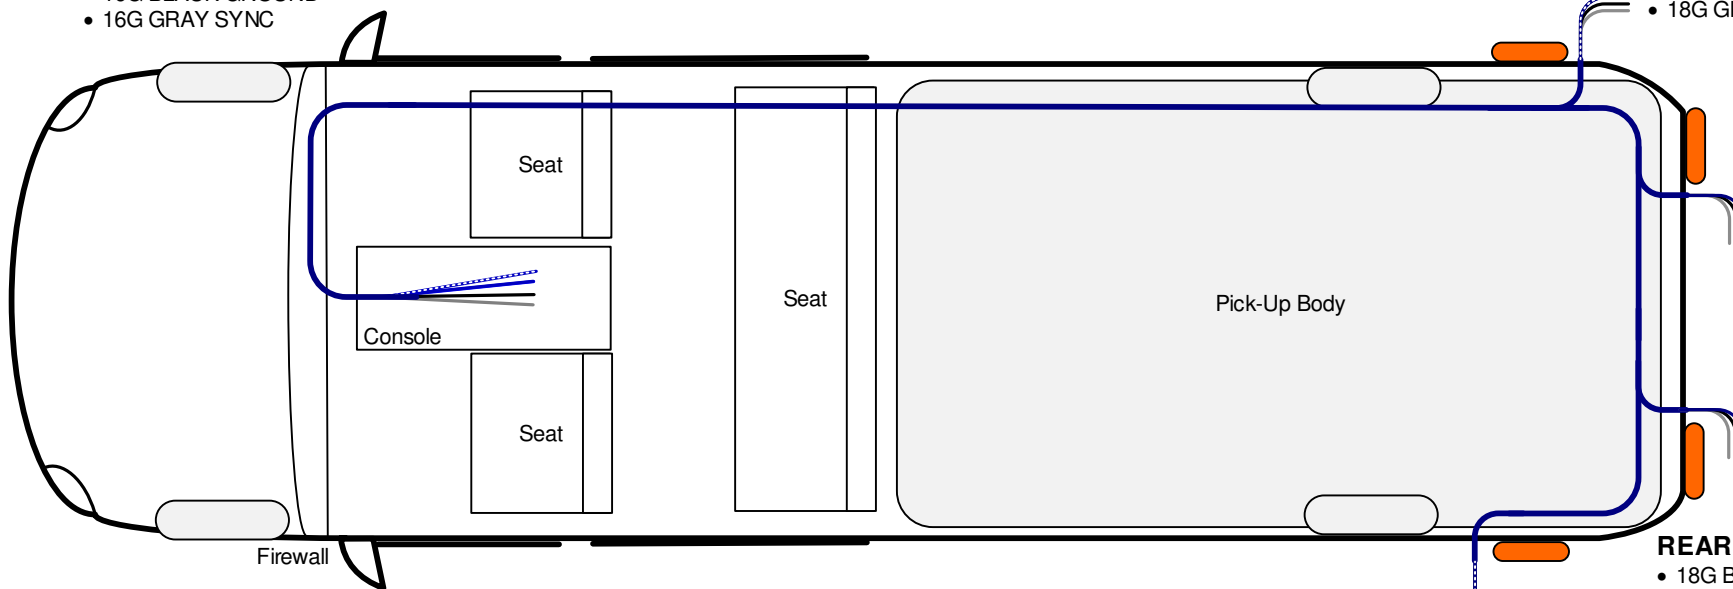

**CONSOLE**

- 16G BLUE REAR LIGHTS 1 & 2
- 16G BLUE/WHITE REAR LIGHTS 3 & 4
- 16G BLACK GROUND
- 16G GRAY SYNC

**REAR LIGHT 4**

- 18G BLUE/WHITE REAR LIGHT 4
- 18G BLACK GROUND
- 18G GRAY SYNC

**REAR LIGHT 2**

- 18G BLUE REAR LIGHT 2
- 18G BLACK GROUND
- 18G GRAY SYNC

**REAR LIGHT 1**

- 18G BLUE REAR LIGHT 1
- 18G BLACK GROUND
- 18G GRAY SYNC

**REAR LIGHT 3**

- 18G BLUE/WHITE REAR LIGHT 3
- 18G BLACK GROUND
- 18G GRAY SYNC

**HARNES APPLICATIONS:**

**8' PICKUP BODY**

The harness is designed for regular cab chassis with an 8' body.

- Rear Light Triggers are shared by pairs
- Common Ground
- Common Sync
- 1/4" Strip Wire Ends