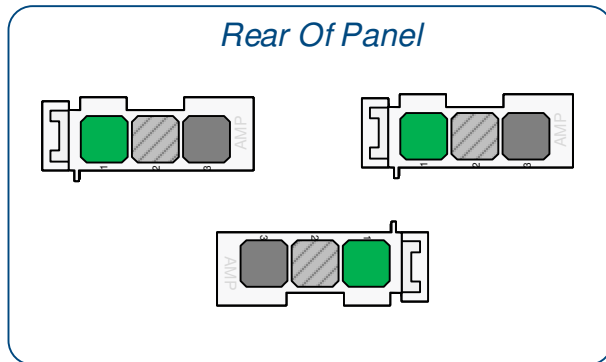

12-WCX-18

Data Communication

- Pos. 1 – 18 Ga. GN CAN H
- Pos. 2 – 18 Ga. Shield
- Pos. 3 – 18 Ga. GY CAN L

EDD.010621

ECN.050321

TECHNICAL SUPPORT & SALES CONTACT:

Phone: 844-423-7200
 Email: Sales@AllFleetSolutions.com
 Web: [www. AllFleetSolutions.com](http://www.AllFleetSolutions.com)