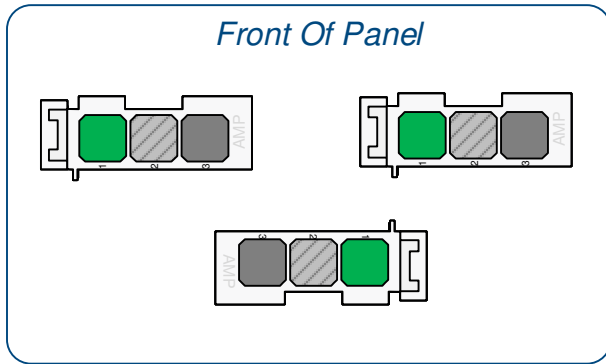

12-WCX-18

Data Communication

- Pos. 1 – 18 Ga. GN CAN H
- Pos. 2 – 18 Ga. Shield
- Pos. 3 – 18 Ga. GY CAN L

EDD.010621

ECN.050321

TECHNICAL SUPPORT & SALES CONTACT:

Phone: 844-423-7200
 Email: Sales@AllFleetSolutions.com
 Web: [www. AllFleetSolutions.com](http://www.AllFleetSolutions.com)