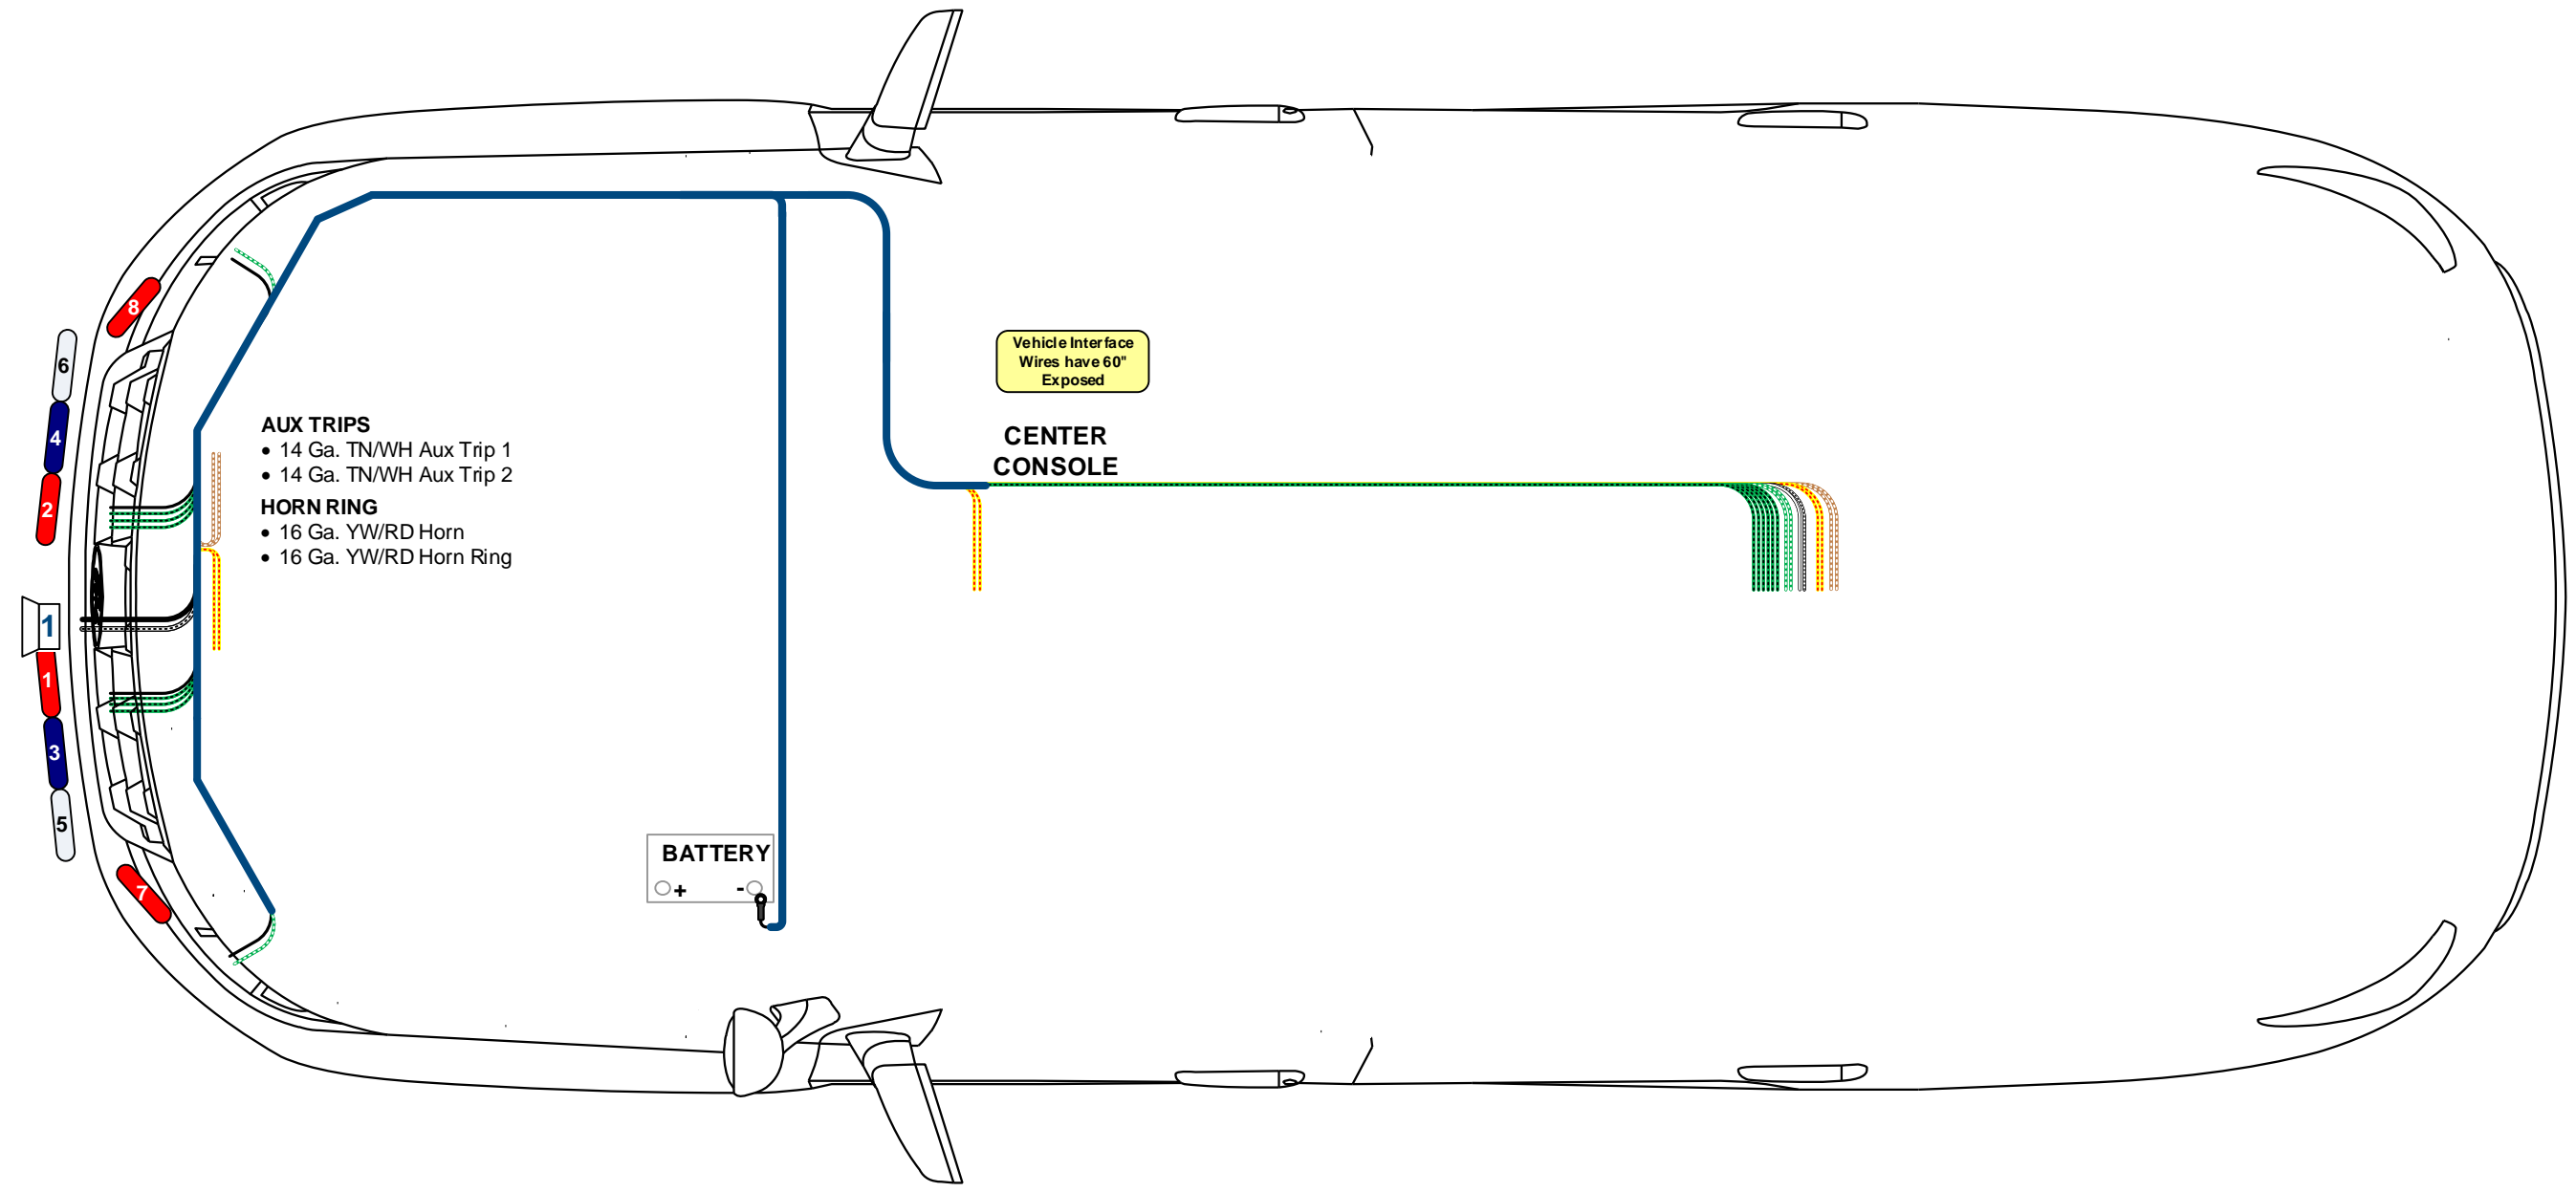

| PRODUCTS SHOWN ON LAYOUT: |
|-------------------------------|
| Front Lighting Harness – F04 |
| Battery Cable – |
| Rear Lights Harness – |
| Fuse Panel – |
| All Products Sold Separately. |

- AUX LIGHTS**
- 18 Ga. GN/WH Aux Lt. 8
 - 18 Ga. BK Lt. 8 Gnd

- GRILLE LIGHTS**
- 18 Ga. GN/BK Grille Lt. 2
 - 18 Ga. GN/BK Grille Lt. 4
 - 18 Ga. GN/BK Grille Lt. 6
 - 18 Ga. BK Lt. 2 Gnd

- SPEAKER**
- 16 Ga. WH Spkr Com
 - 16 Ga. WH/BK Spkr Pos

- GRILLE LIGHTS**
- 18 Ga. GN/BK Grille Lt. 1
 - 18 Ga. GN/BK Grille Lt. 3
 - 18 Ga. GN/BK Grille Lt. 5
 - 18 Ga. BK Lt. 1 Gnd

- AUX LIGHTS**
- 18 Ga. GN/WH Aux Lt. 7
 - 18 Ga. BK Lt. 7 Gnd

CENTER CONSOLE:

The braiding stops in the console with the exposed wires running to the rear of the vehicle. The harness can be cut to length for use in a wide array of vehicles and lighting controller mounting locations.

- LIGHT & SIREN CONTROLLER:**
- GRILLE LIGHTS**
- 18 Ga. GN/BK Grille Lt. 1
 - 18 Ga. GN/BK Grille Lt. 2
 - 18 Ga. GN/BK Grille Lt. 3
 - 18 Ga. GN/BK Grille Lt. 4
 - 18 Ga. GN/BK Grille Lt. 5
 - 18 Ga. GN/BK Grille Lt. 6
- HORN RING**
- 16 Ga. YW/RD Horn
 - 16 Ga. YW/RD Horn Ring
- AUX LIGHTS**
- 18 Ga. GN/WH Aux Lt. 7
 - 18 Ga. GN/WH Aux Lt. 8
- SPEAKER**
- 16 Ga. WH Spkr Com
 - 16 Ga. WH/BK Spkr Pos
- AUX TRIPS**
- 14 Ga. TN/WH Aux Trip 1
 - 14 Ga. TN/WH Aux Trip 2