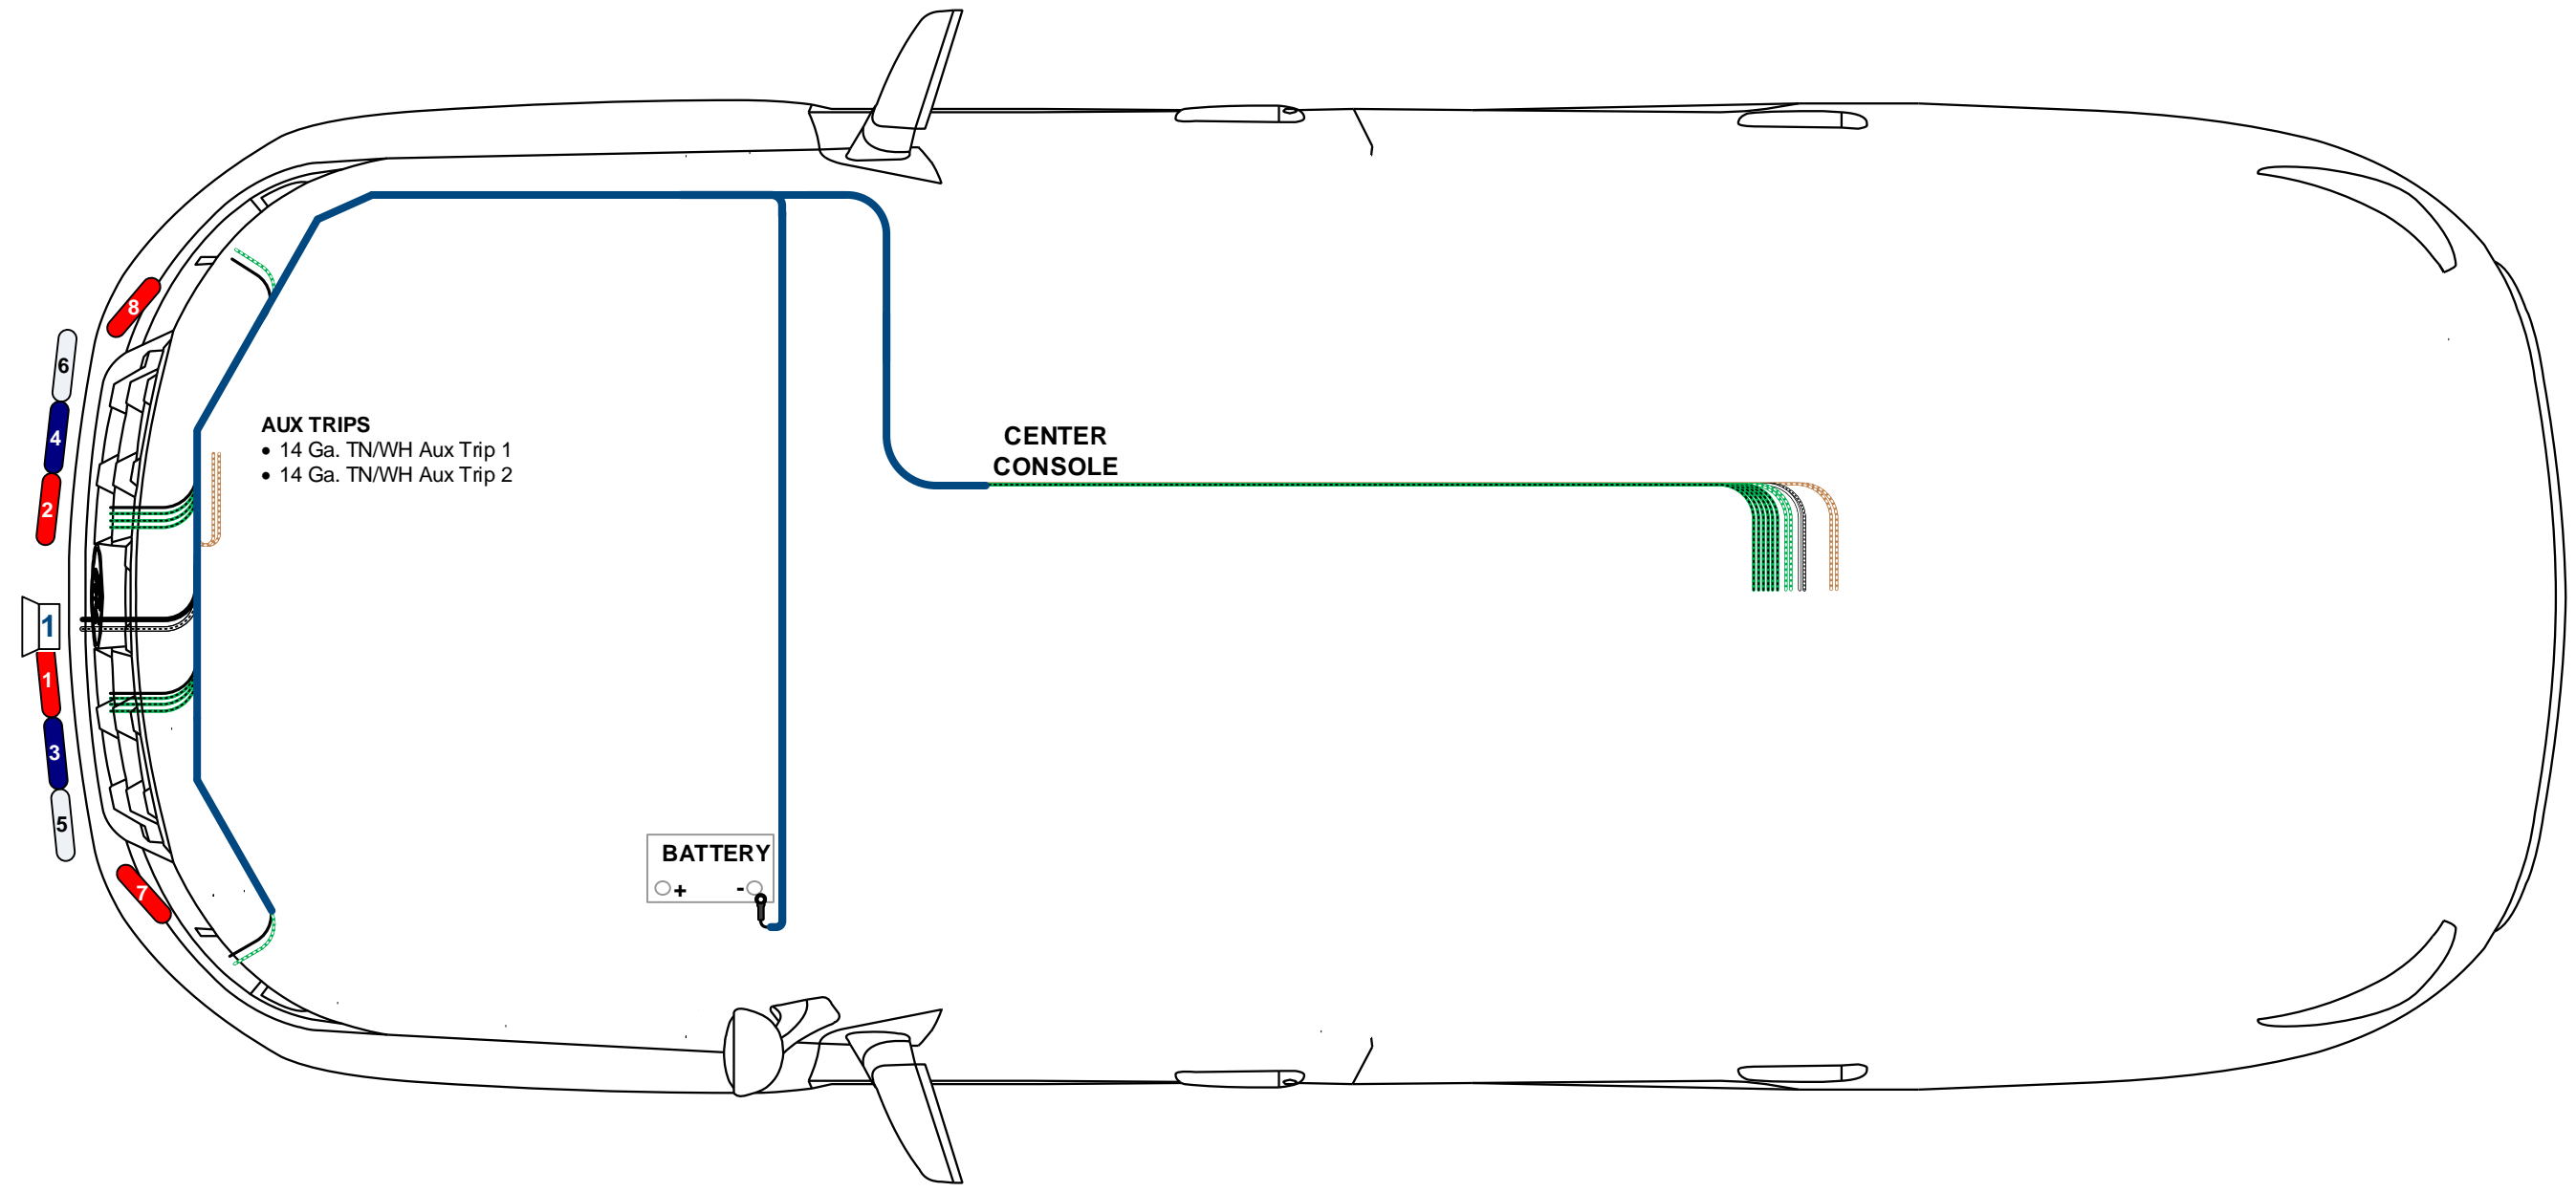

PRODUCTS SHOWN ON LAYOUT:
Front Lighting Harness – F03
Battery Cable –
Rear Lights Harness –
Fuse Panel –
All Products Sold Separately.

- AUX LIGHTS**
- 18 Ga. GN/WH Aux Lt. 8
 - 18 Ga. BK Lt. 8 Gnd

- GRILLE LIGHTS**
- 18 Ga. GN/BK Grille Lt. 2
 - 18 Ga. GN/BK Grille Lt. 4
 - 18 Ga. GN/BK Grille Lt. 6
 - 18 Ga. BK Lt. 2 Gnd

- SPEAKER**
- 16 Ga. WH Spkr Com
 - 16 Ga. WH/BK Spkr Pos

- GRILLE LIGHTS**
- 18 Ga. GN/BK Grille Lt. 1
 - 18 Ga. GN/BK Grille Lt. 3
 - 18 Ga. GN/BK Grille Lt. 5
 - 18 Ga. BK Lt. 1 Gnd

- AUX LIGHTS**
- 18 Ga. GN/WH Aux Lt. 7
 - 18 Ga. BK Lt. 7 Gnd

CENTER CONSOLE:

The braiding stops in the console with the exposed wires running to the rear of the vehicle. The harness can be cut to length for use in a wide array of vehicles and lighting controller mounting locations.

- LIGHT & SIREN CONTROLLER:**
- | | |
|--|--|
| <p>GRILLE LIGHTS</p> <ul style="list-style-type: none"> • 18 Ga. GN/BK Grille Lt. 1 • 18 Ga. GN/BK Grille Lt. 2 • 18 Ga. GN/BK Grille Lt. 3 • 18 Ga. GN/BK Grille Lt. 4 • 18 Ga. GN/BK Grille Lt. 5 • 18 Ga. GN/BK Grille Lt. 6 | <p>AUX LIGHTS</p> <ul style="list-style-type: none"> • 18 Ga. GN/WH Aux Lt. 7 • 18 Ga. GN/WH Aux Lt. 8 <p>SPEAKER</p> <ul style="list-style-type: none"> • 16 Ga. WH Spkr Com • 16 Ga. WH/BK Spkr Pos <p>AUX TRIPS</p> <ul style="list-style-type: none"> • 14 Ga. TN/WH Aux Trip 1 • 14 Ga. TN/WH Aux Trip 2 |
|--|--|