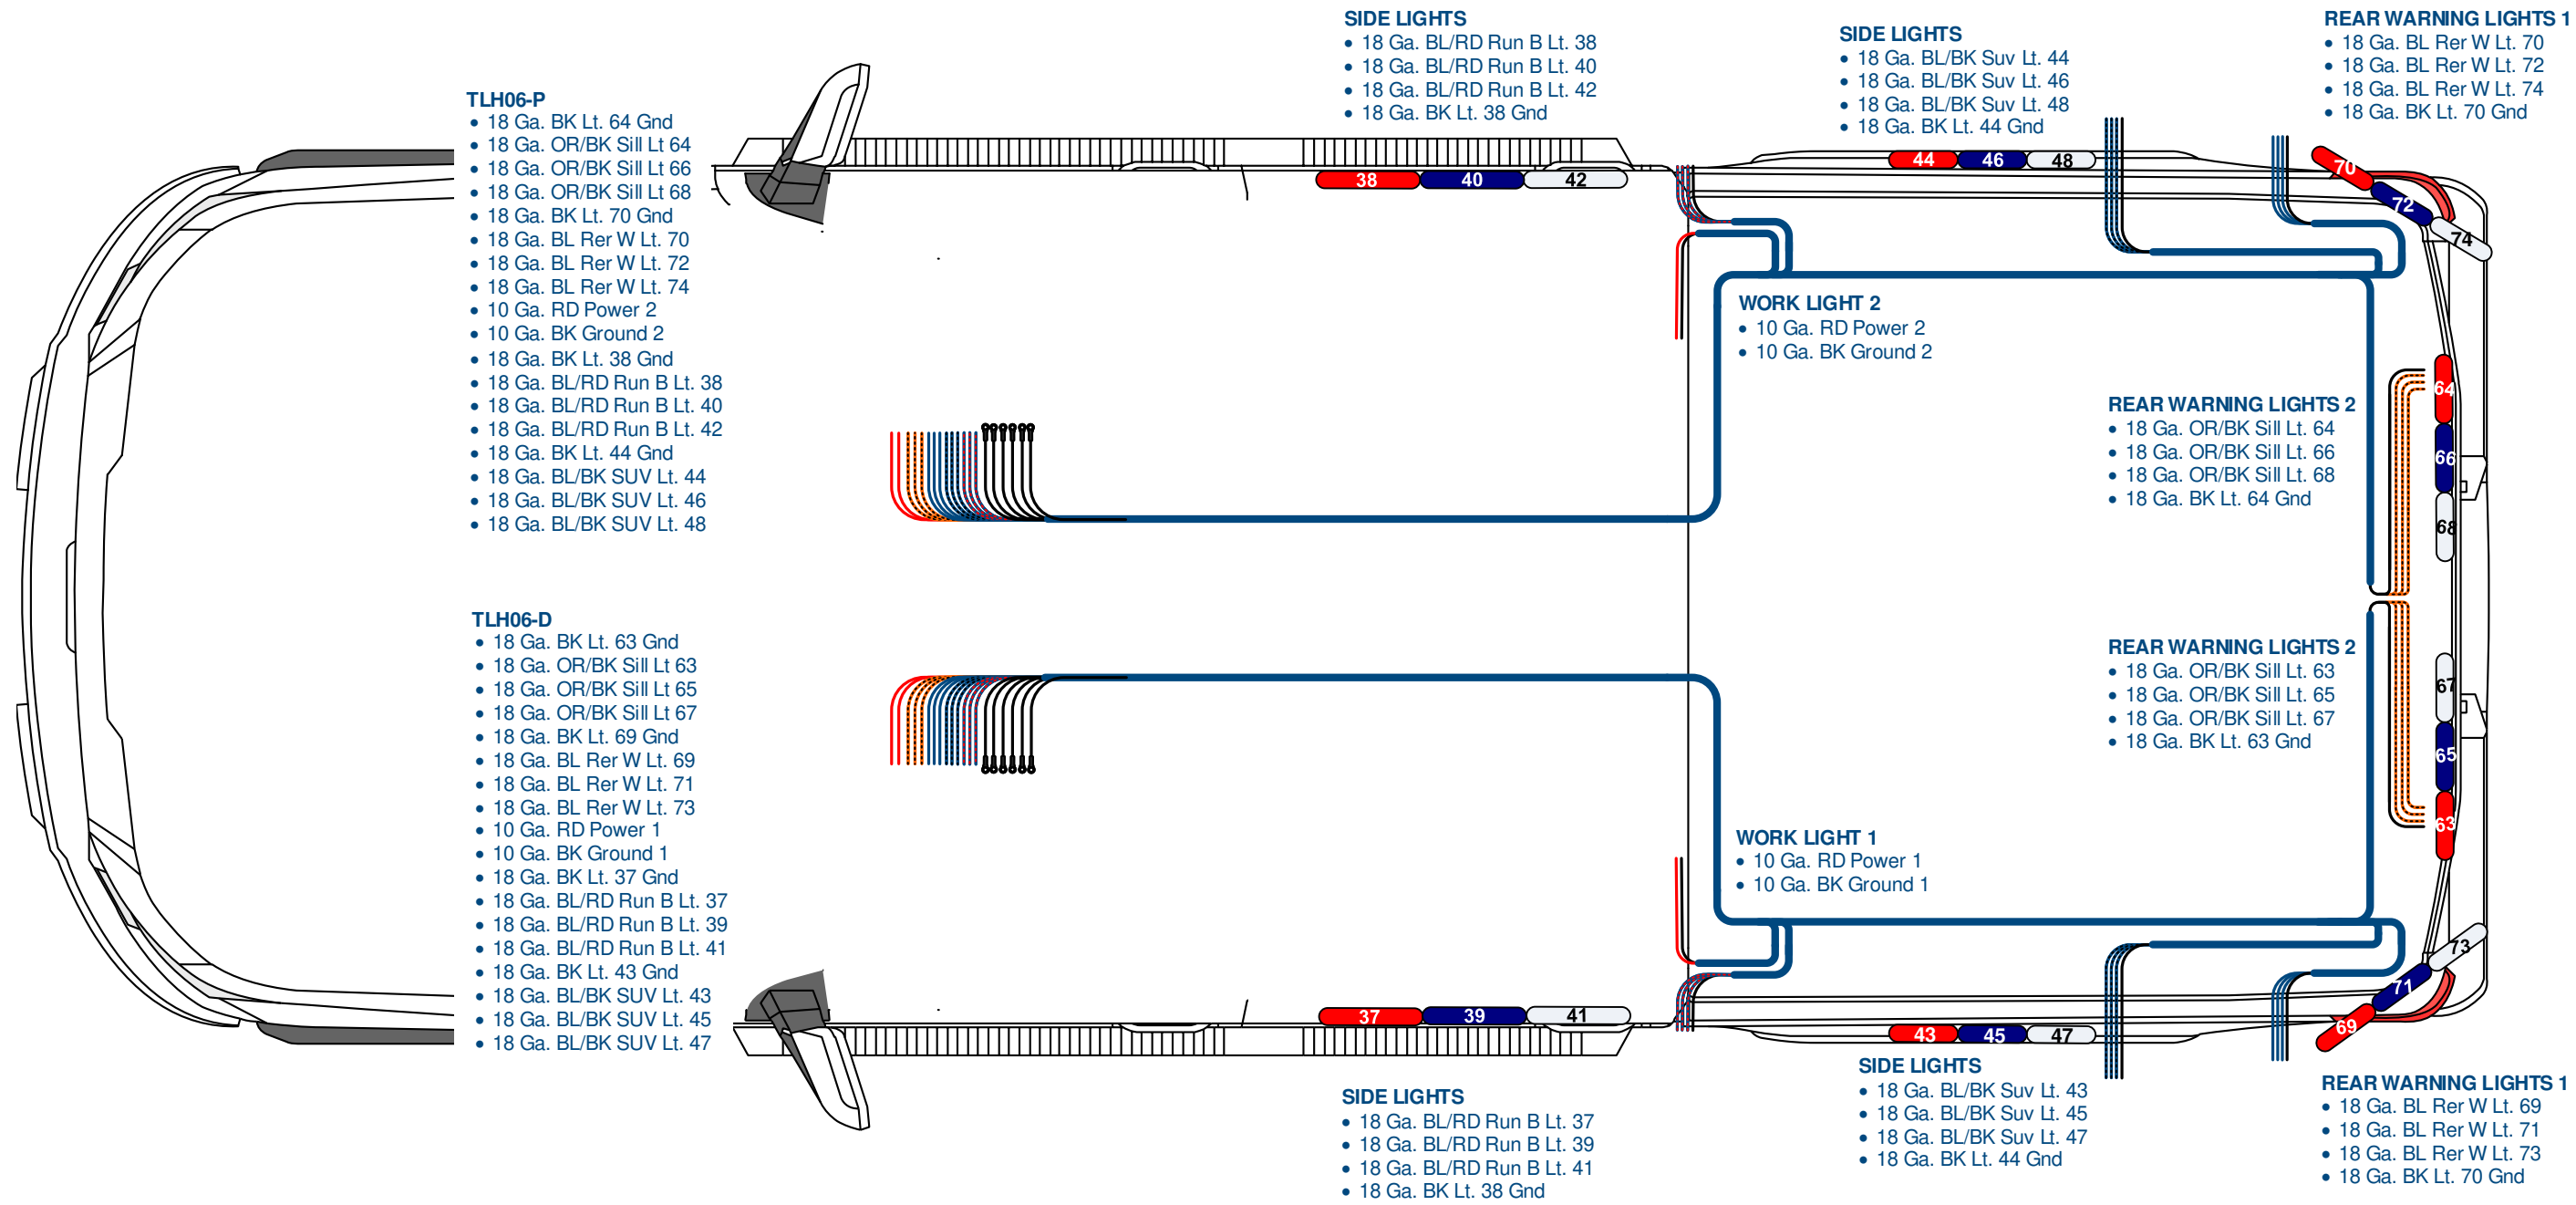

TLH06

Truck Rear Lighting Harness, Driver & Passenger Side with Rear Warning Lights 1 & 2, Side Lights and Work Lights 1 & 2

© AFS 2020

| WIRE COLORS | | TECHNICAL SUPPORT & SALES CONTACT: | |
|-------------|--------------------|------------------------------------|-----------------------------|
| Red: | Battery Hot | Phone: | 844-423-7200 |
| Orange: | Ignition Hot | Sales: | Sales@AllFleetSolutions.com |
| Green: | Timed | | |
| Yellow: | Sense from Vehicle | On the Web At: | www.AllFleetSolutions.com |
| Black: | Ground | | |

| PRODUCTS SHOWN ON LAYOUT: |
|-------------------------------|
| Front Lighting Harness – N/A |
| Battery Cable – N/A |
| Rear Lights Harness – TLH06 |
| Fuse Panel – N/A |
| All Products Sold Separately. |

HARNES APPLICATIONS:

TRUCK WARNING AND WORK LIGHTS

The TLH Series can be utilized for pick-up and chassis cab installations to support lighting options for rear of the passenger cab.

- The TLH0* Part # includes (1) TLH0*-D Driver Side Harness and (1) TLH0*-P Passenger Side Harness.
- TLH Harnesses can be mixed or matched by contacting us or visiting our website.

THREE TRIGGER LIGHTS

- The TLH Series comes equipped with (3) Triggers at each Light Head location for the Rear Warning & Side Lights.
- Light Triggers support 5 Amp LED Light Heads.