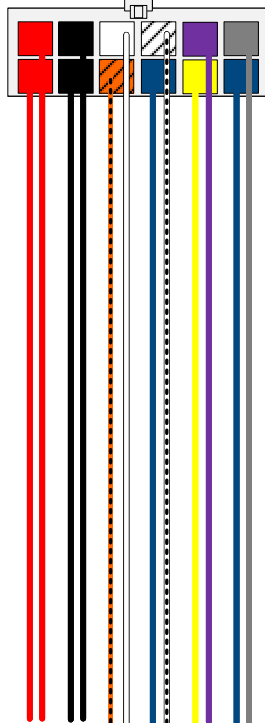

Sound-Off Signal 480 Siren

CN6

CN6

CN6 – INPUTS – 180"

- CN6-1 18 Ga. Blue Radio Rebroadcast
- CN6-2 18 Ga. Yellow Neutral Safety Switch
- CN6-3 18 Ga. Blue Radio Rebroadcast
- CN6-4 18 Ga. Orange/Black Ignition 12V
- CN6-5 14 Ga. Black Ground
- CN6-6 14 Ga. Red Power (Shared 20A)
- CN6-7 18 Ga. Gray Backlight
- CN6-8 18 Ga. Purple Auxiliary
- CN6-9 16 Ga. White/Black Horn Ring In
- CN6-10 16 Ga. White Horn Ring Out
- CN6-11 14 Ga. Black Ground
- CN6-12 14 Ga. Red Power (Shared 20A)