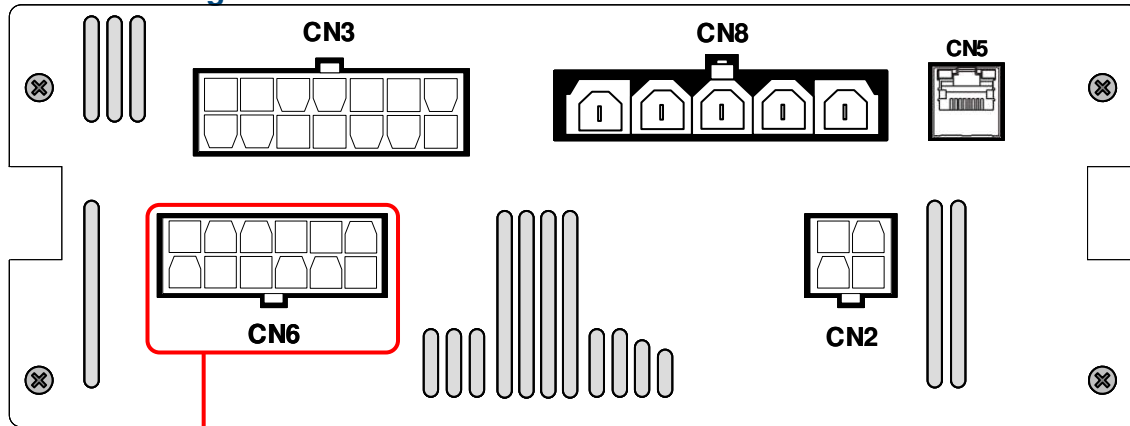

Sound-Off Signal 480 Siren

CN6

CN6

CN6 – INPUTS – 180"

- CN6-1 18 Ga. Blue Radio Rebroadcast
- CN6-2 18 Ga. Yellow Neutral Safety Switch
- CN6-3 18 Ga. Blue Radio Rebroadcast
- CN6-4 18 Ga. Orange/Black Ignition 12V
- CN6-5 14 Ga. Black Ground
- CN6-6 14 Ga. Red Power (Shared 20A)
- CN6-7 18 Ga. Gray Backlight
- CN6-8 18 Ga. Purple Auxiliary
- CN6-9 16 Ga. White/Black Horn Ring In
- CN6-10 16 Ga. White Horn Ring Out
- CN6-11 14 Ga. Black Ground
- CN6-12 14 Ga. Red Power (Shared 20A)