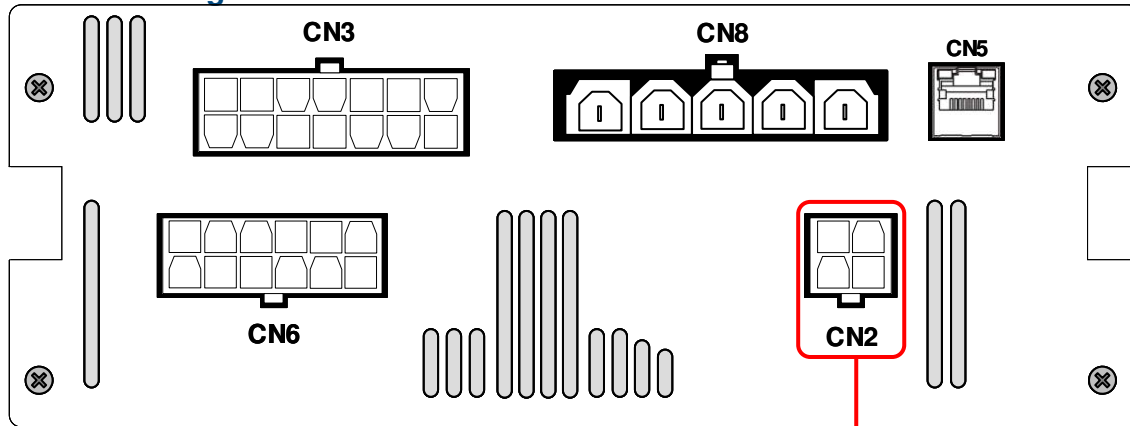

Sound-Off Signal 480 Siren

CN2 – SPEAKER

CN2

CN2 – SPEAKER – 240"

- CN2-1 16 Ga. Orange Speaker 1
- CN2-2 16 Ga. Orange/Black Speaker 1
- CN2-3 16 Ga. Green Speaker 2
- CN2-4 16 Ga. Green/Black Speaker 2

EDD.020821