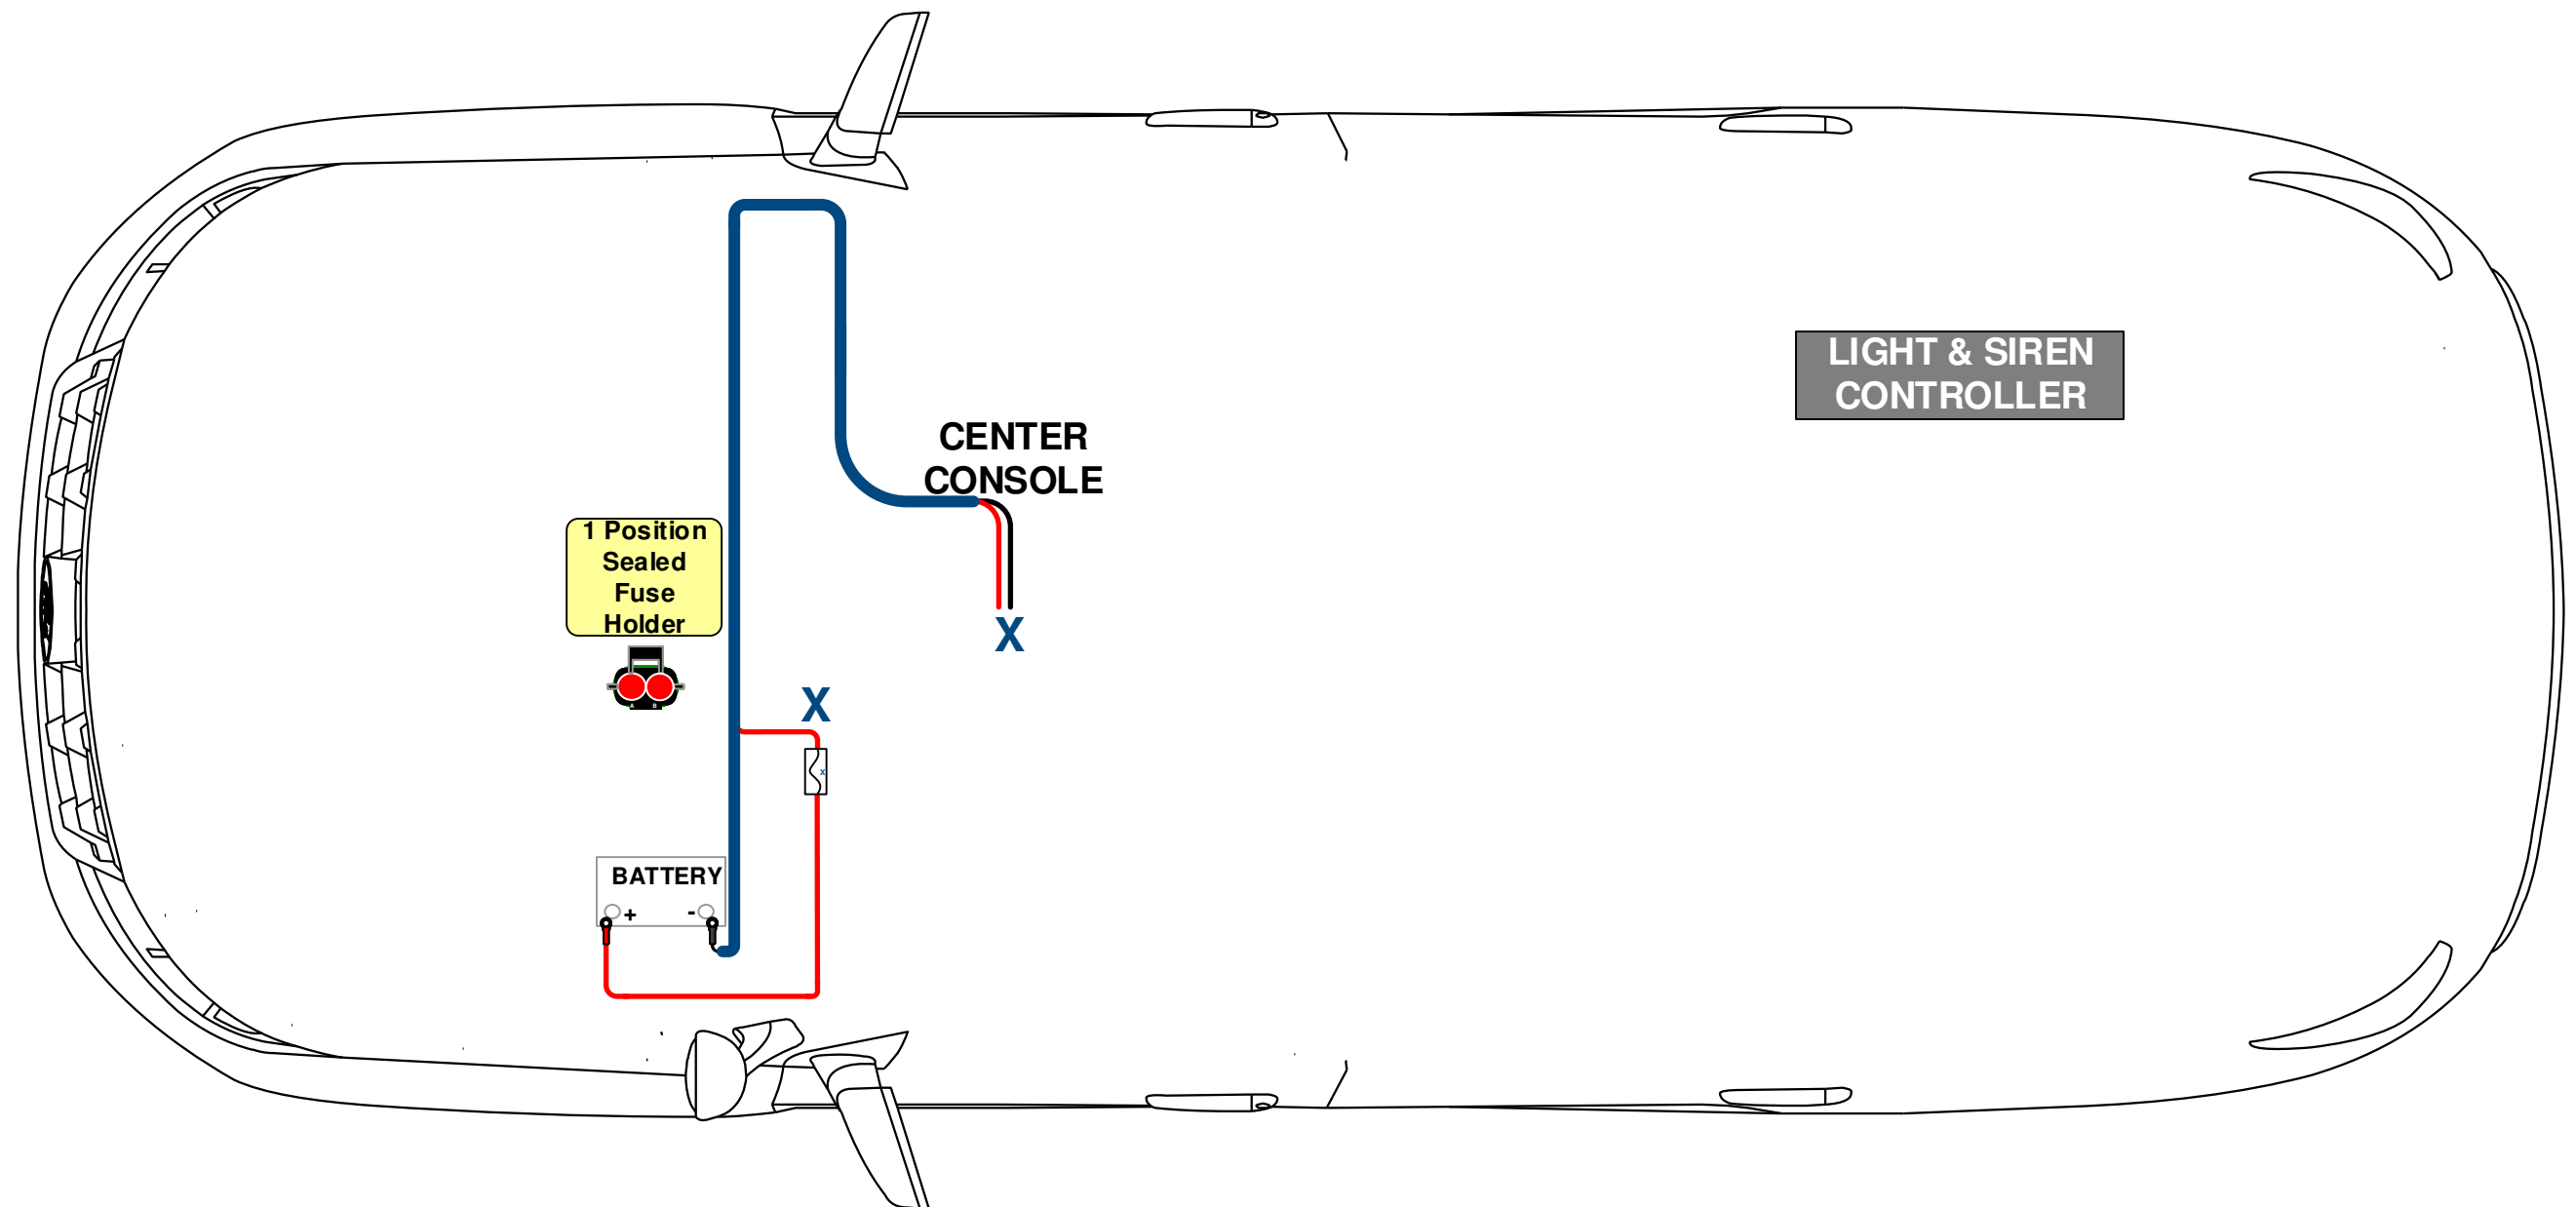

# Option F-X Front Lighting Harness

## X – RADIO POWER- To Console

- 10 Ga. RD Power A (30A)
- 10 Ga. BK Ground