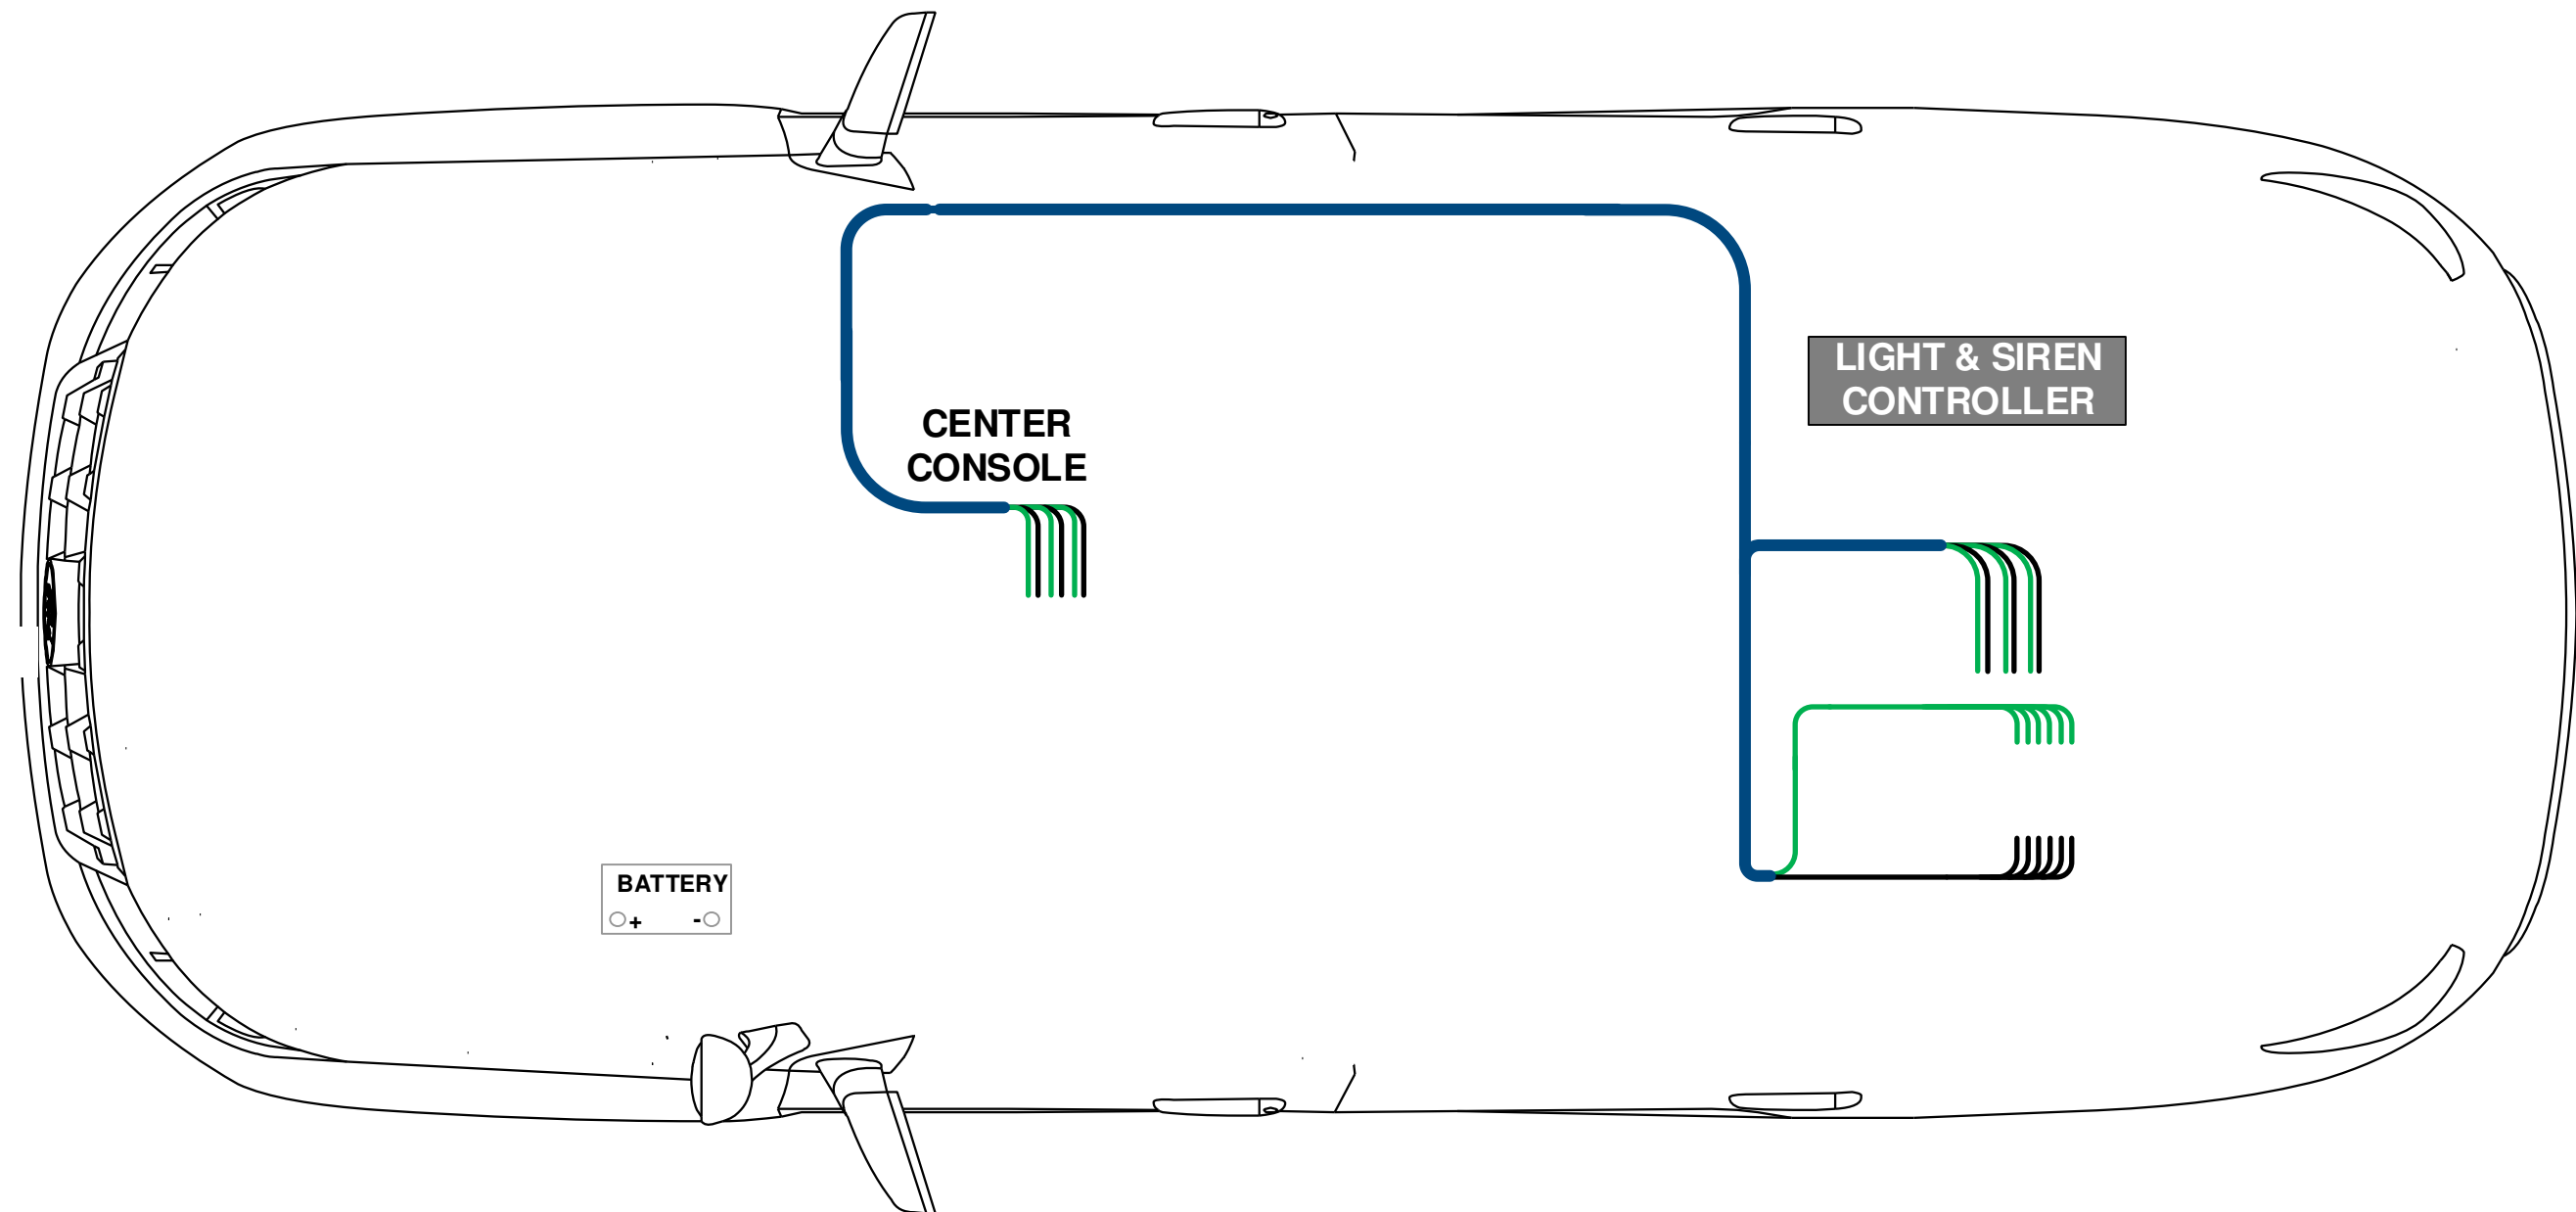

# Option F-T Front Lighting Harness

## CENTER CONSOLE

- 10 Ga. Green Timed 13 30A Timed Hot
- 16 Ga. Green Timed 15 10A Timed Hot
- 16 Ga. Green Timed 16 10A Timed Hot
- Matching Ground Wires

## REAR POWER CIRCUITS

- 10 Ga. GN Timed 14 30A
- 16 Ga. GN Timed 17 10A
- 16 Ga. GN Timed 18 10A
- Matching Ground Wires