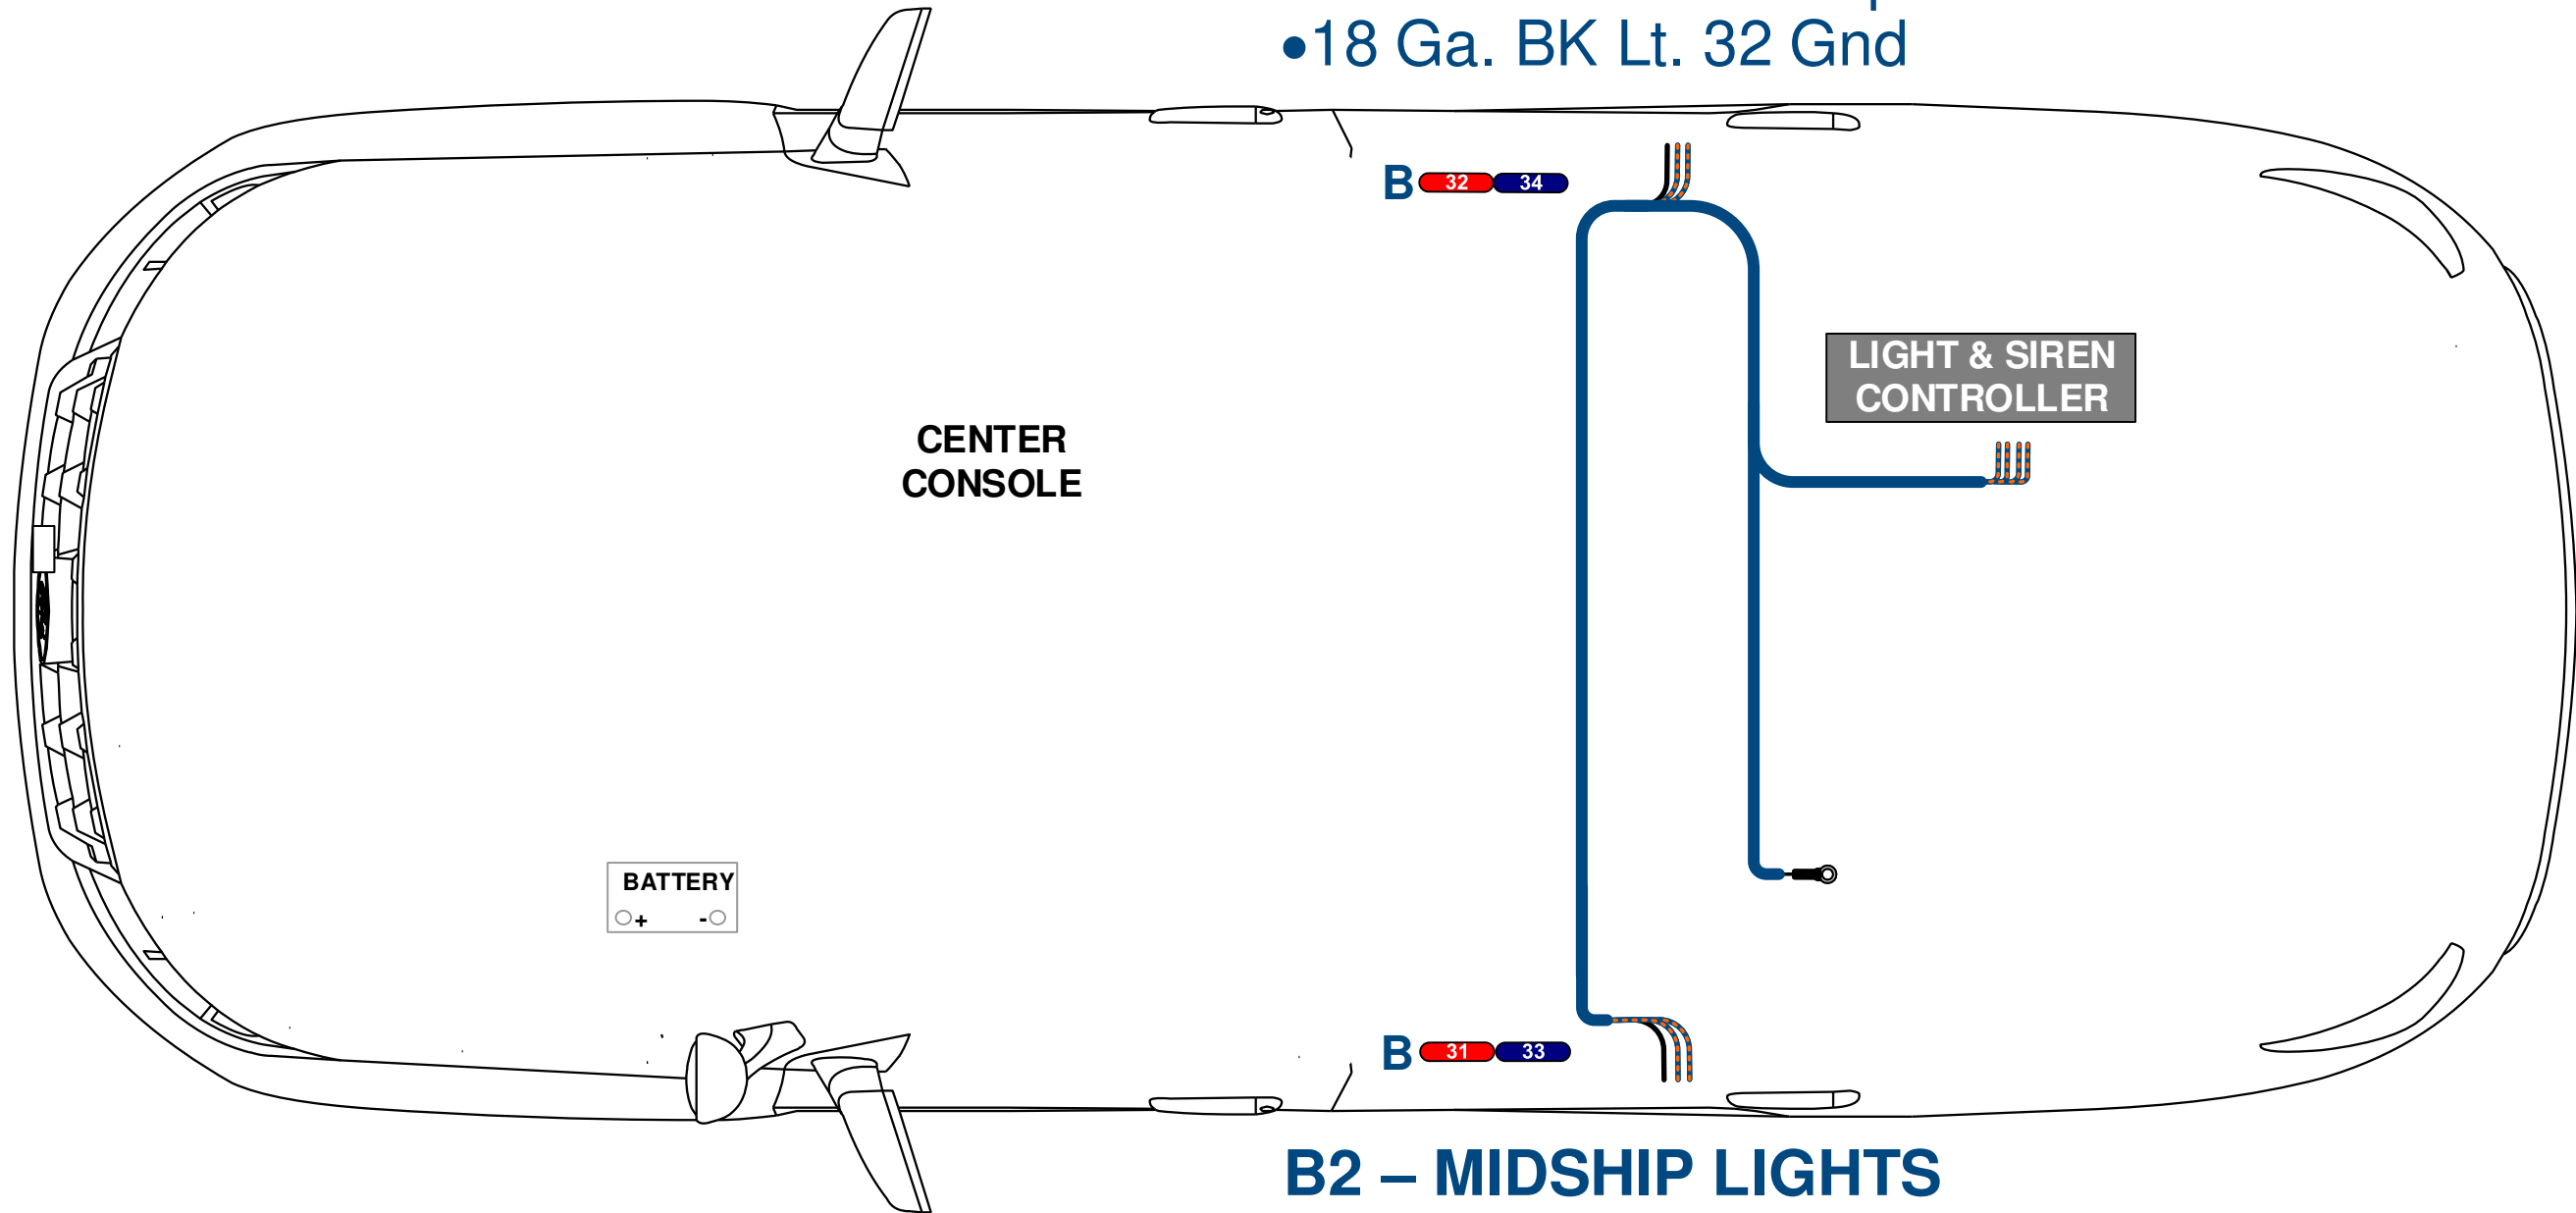

Option B-2 Front Lighting Harness

B2 – MIDSHIP LIGHTS

- 18 Ga. BL/OR M Shp Lt. 32
- 18 Ga. BL/OR M Shp Lt. 34
- 18 Ga. BK Lt. 32 Gnd

B2 – MIDSHIP LIGHTS

- 18 Ga. BL/OR M Shp Lt. 31
- 18 Ga. BL/OR M Shp Lt. 33
- 18 Ga. BK Lt. 31 Gnd