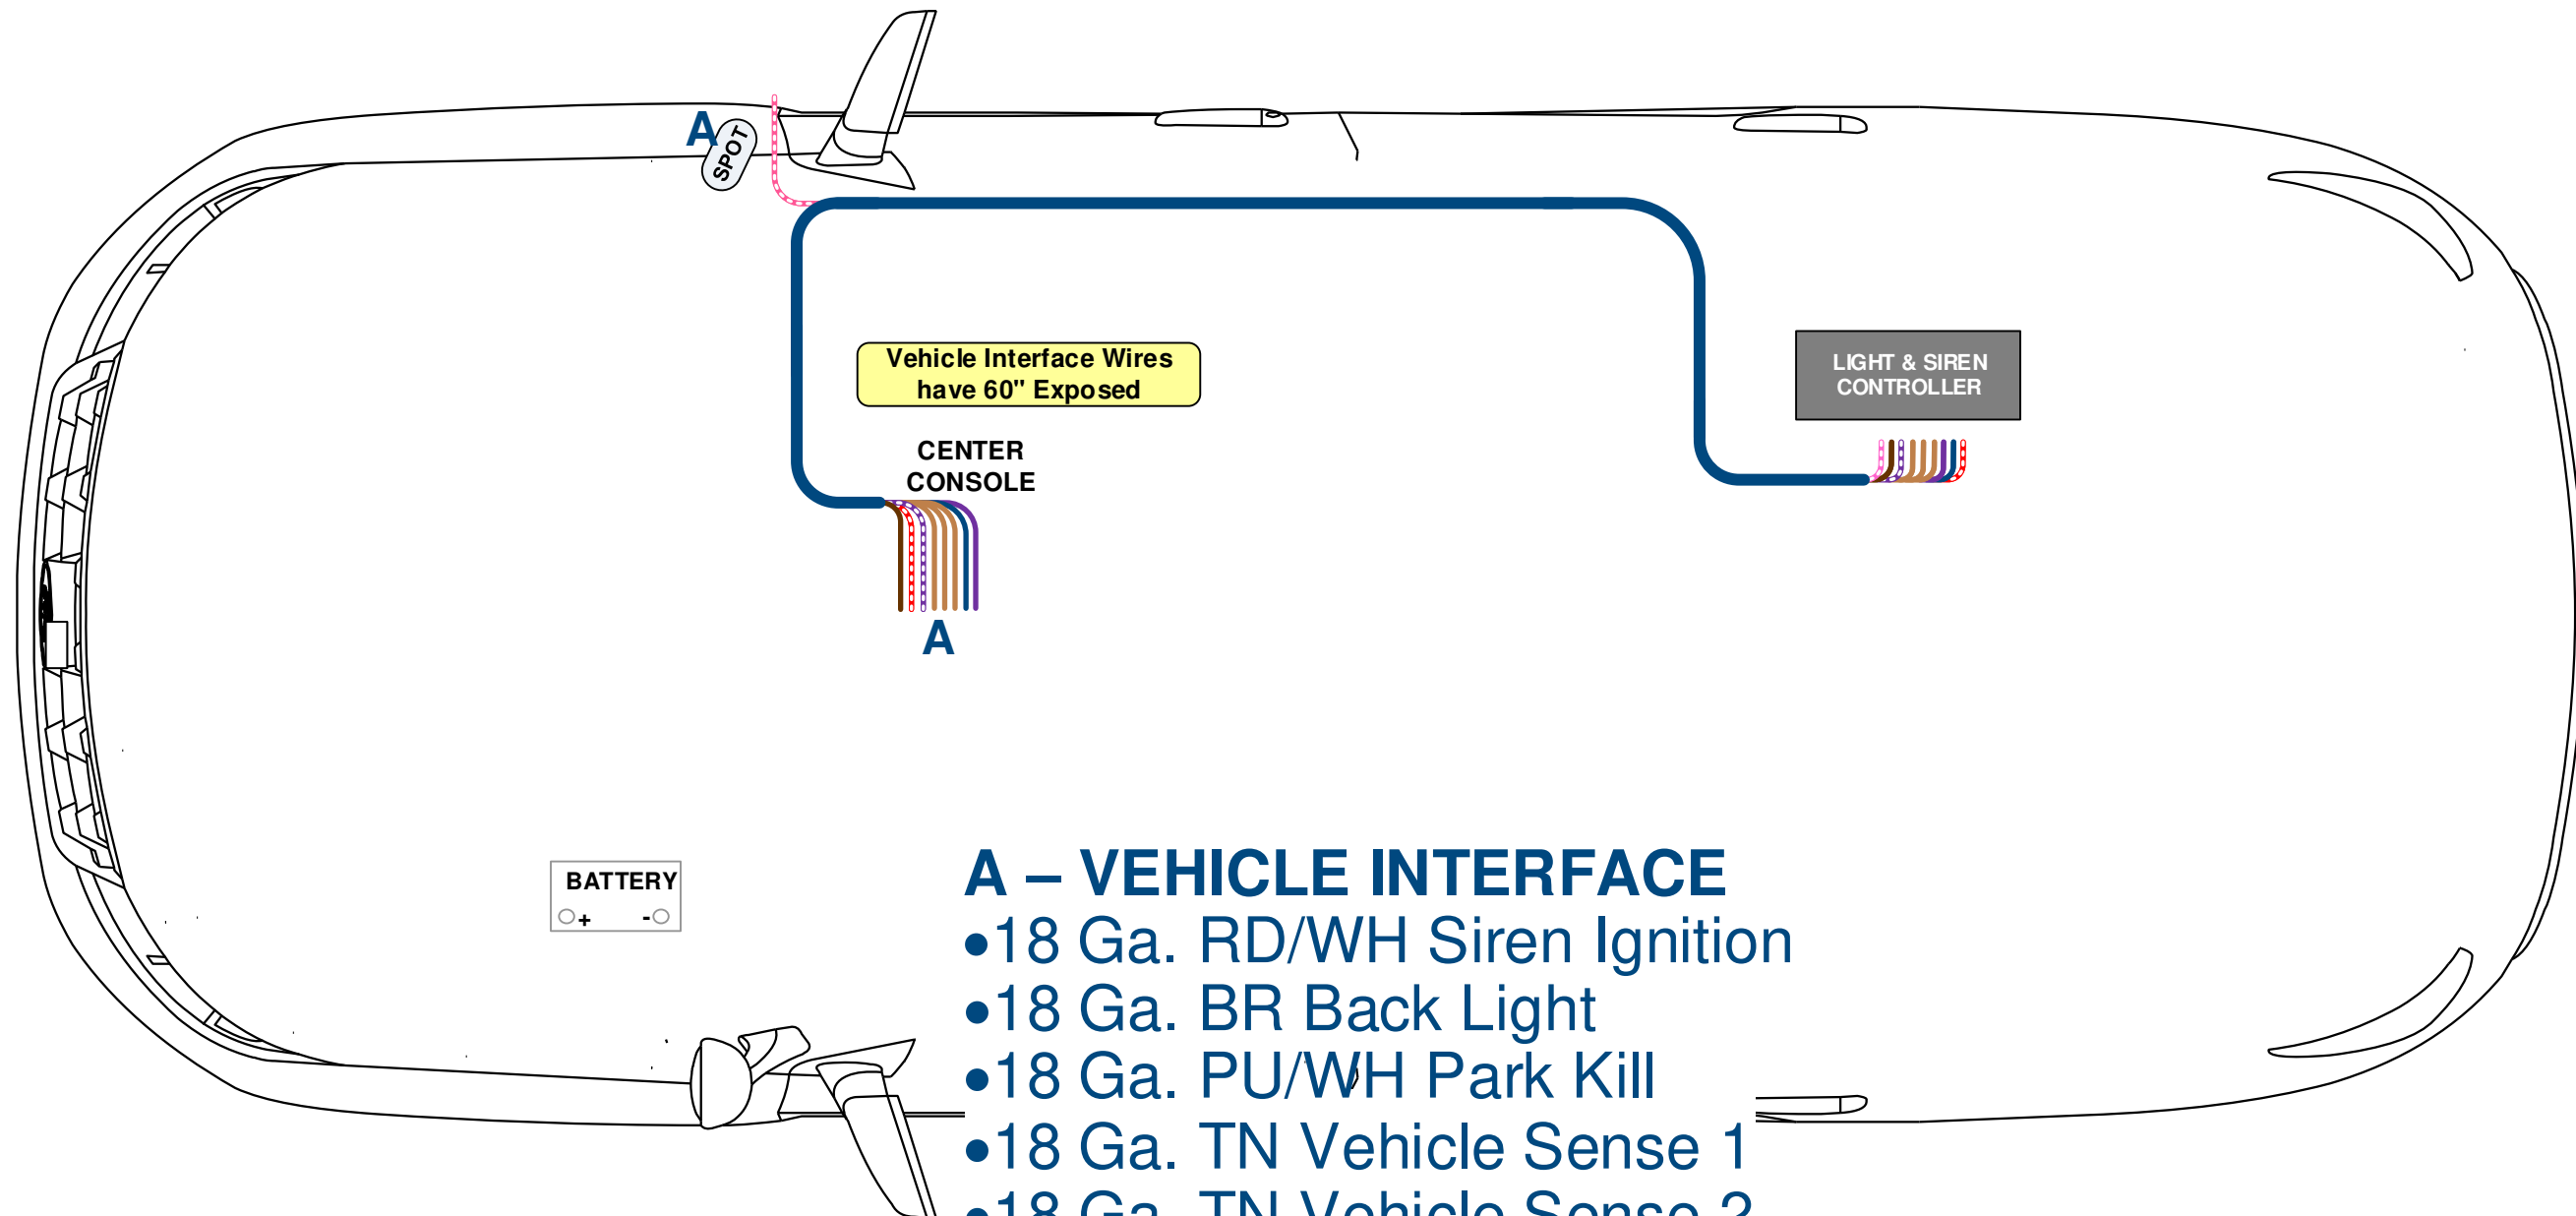

Option F-A Front Lighting Harness

A – VEHICLE INTERFACE

- 18 Ga. RD/WH Siren Ignition
- 18 Ga. BR Back Light
- 18 Ga. PU/WH Park Kill
- 18 Ga. TN Vehicle Sense 1
- 18 Ga. TN Vehicle Sense 2
- 18 Ga. TN Vehicle Sense 3
- 18 Ga. BL Rebroadcast
- 18 Ga. PU Rebroadcast