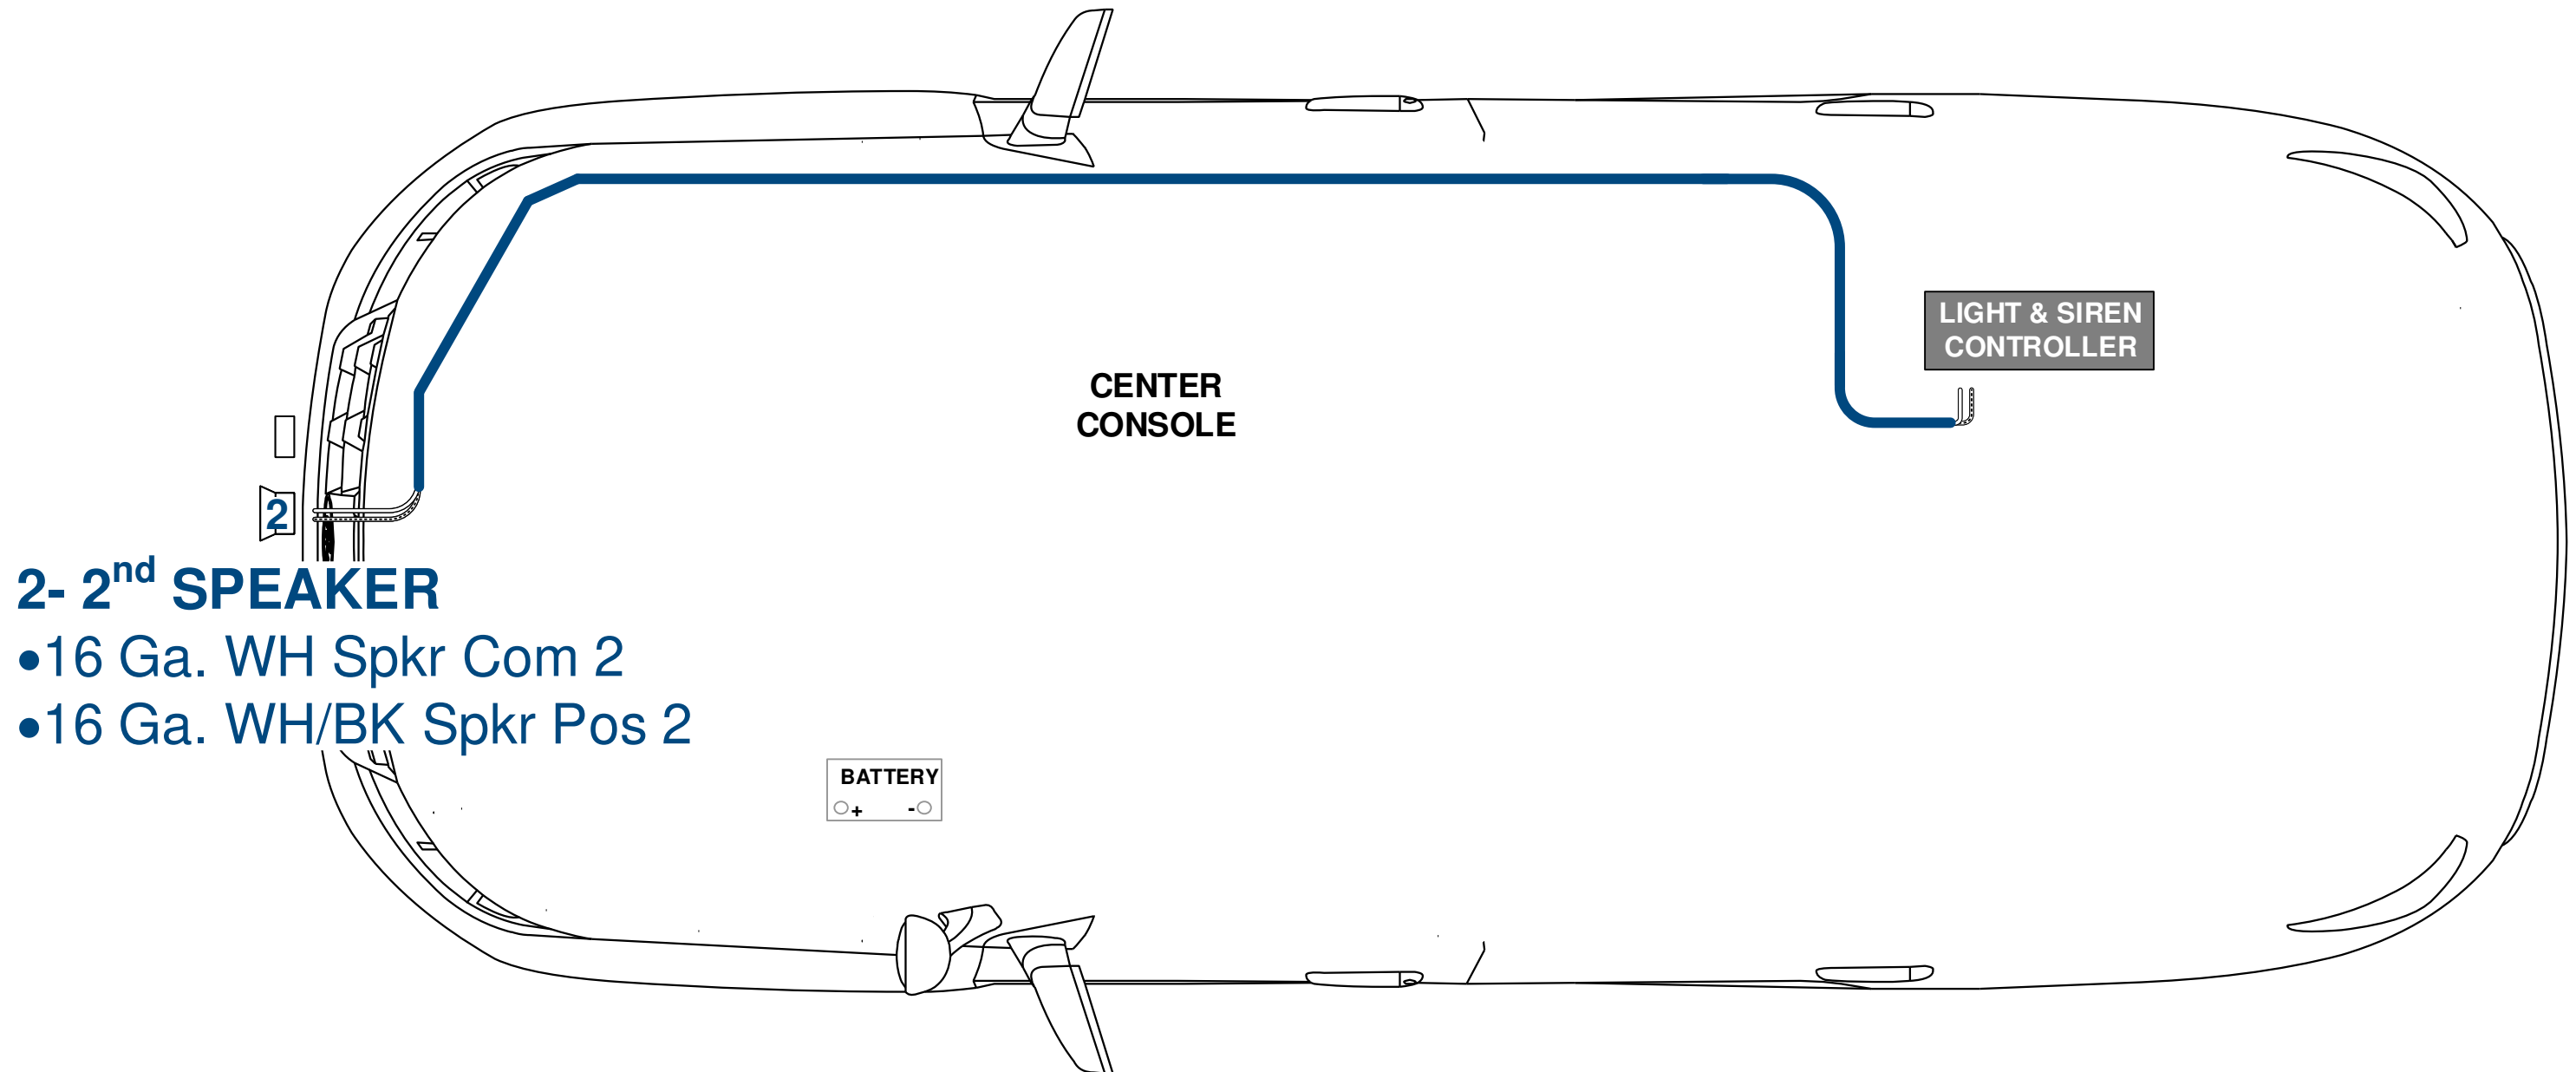

Option 2 Front Lighting Harness

2- 2nd SPEAKER

- 16 Ga. WH Spkr Com 2
- 16 Ga. WH/BK Spkr Pos 2